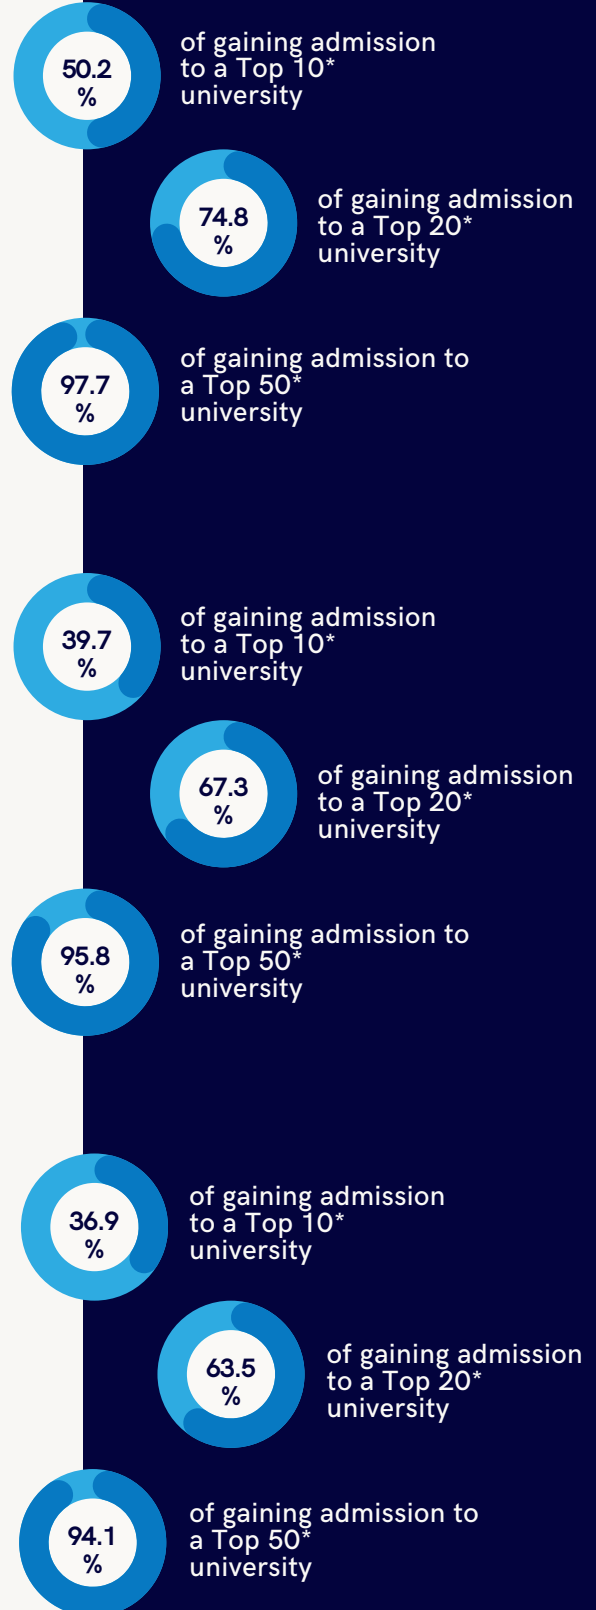

- **Ivy +:** Rising stars that closely mirror the Ivy League standard, consistently delivering exceptional academic quality and fostering a culture of innovation and intellectual exploration.
- **Sub-10%:** These institutions, with below 10% acceptance rates, consistently rank among the top universities worldwide, attracting students from diverse backgrounds and fostering a rich international exchange of knowledge.
- **The Global Select:** Distinguished international universities that excel in their respective regions, offering globally recognized programs.

Since 2020, Essai students applying without SAT or ACT have been accepted by:

Duke
UNIVERSITY

Tufts
UNIVERSITY

Berkeley
UNIVERSITY OF CALIFORNIA

UCLA

Washington
University in St. Louis

UNIVERSITY
OF VIRGINIA

Carnegie
Mellon
University

WELLESLEY

BARNARD

BOSTON
COLLEGE

HAVERFORD
COLLEGE

and more...

Understand where you stand.

At Essai, with a
1500
or above on the
SAT, you have a

At Essai, with a
1400
or above on the
SAT, you have a

At Essai, with a
1300
or above on the
SAT, you have a

With Essai, enjoy a **5-7x** chance of getting your dream college.

*Rankings based on US News and World Report rankings for universities and colleges, 2023