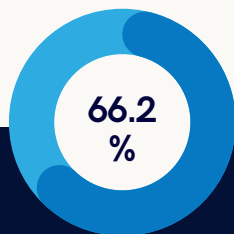

Non-SAT

This category includes students who gained admission without submitting SAT scores or with scores falling below average for the selected universities.

The Ivy +

At Essai, students applying with a university-average (or above) SAT score have a

chance of getting in to the Ivy +.

However, Essai students with a below average SAT score got in

of the time, anyway.

The Sub-10%

At Essai, students applying with a university-average (or above) SAT score have a