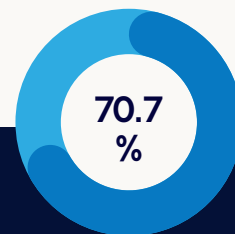

chance of getting in to the Sub -10%.

However, Essai students with a below average SAT score got in

of the time, anyway.

The Global Select

At Essai, students applying with a university-average (or above) SAT score have a

chance of getting in to the Global Select.

However, Essai students with a below average SAT score got in

of the time, anyway.

At Essai, you're more than a score.

Since 2020, we have been proud to help our students craft and implement personalised score reporting plans, with **more than 50%** of our students having a **“test optional”** component to their application strategy.