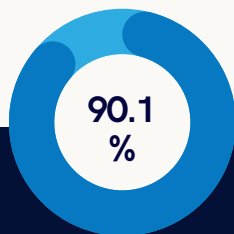

chance of getting in to the Sub -10%.

However, Essai students with a below average SAT score got in

of the time, anyway.

The Global Select

At Essai, students applying with a university-average (or above) SAT score have a

chance of getting in to the Global Select.

However, Essai students with a below average SAT score got in

of the time, anyway.

At Essai, you're more than a score.

Since 2020, we have been proud to help our students craft and implement personalised score reporting plans, with **more than 50%** of our students having a **“test optional”** component to their application strategy.