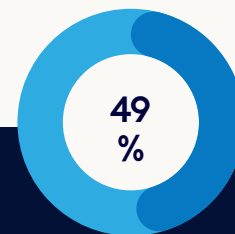

chance of getting in to the Sub -10%.

However, Essai students with a below average SAT score got in