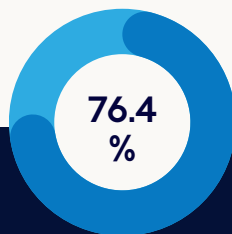

chance of getting in to the Ivy +.

However, Essai students with a below average SAT score got in

of the time, anyway.

The Sub-10%

At Essai, students applying with a university-average (or above) SAT score have a

chance of getting in to the Sub -10%.

However, Essai students with a below average SAT score got in

of the time, anyway.

The Global Select

At Essai, students applying with a university-average (or above) SAT score have a